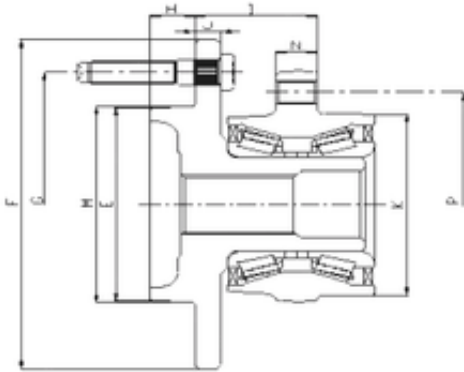

NTN Bearing Manufacturing

ILJIN IJ223068 angular contact ball bearings

Bearing No. IJ223068

P	110 mm
I	69,85 mm
E	70,46 mm
F	160 mm
G	114,3 mm
H	18,3 mm
J	15 mm
K	84,5 mm
M	81,191 mm
N	14,2 mm
1	Wheel Bearing

IJ223068 Bearing 2D drawings and 3D CAD models