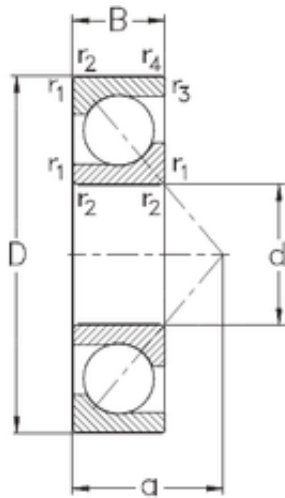

NTN Bearing Manufacturing

40 mm x 90 mm x 23 mm NKE 7308-BECB-TVP angular contact ball bearings

Bearing No. 7308-BECB-TVP

7308-BECB-TVP Bearing 2D drawings and 3D CAD models

Size	40x90x23 mm
Bore Diameter	40 mm
Outer Diameter	90 mm
Width	23 mm
d	40 mm
D	90 mm
B	23 mm
C	23 mm
Angle (°)	40 °
a	39 mm
r1 min.	1,5 mm
r2 min.	1,5 mm
r3 min.	1 mm
r4 min.	1 mm
Weight	0,63 Kg
Basic dynamic load rating (C)	51 kN
Basic static load rating (C0)	33 kN
Limiting speed	10000 r/min