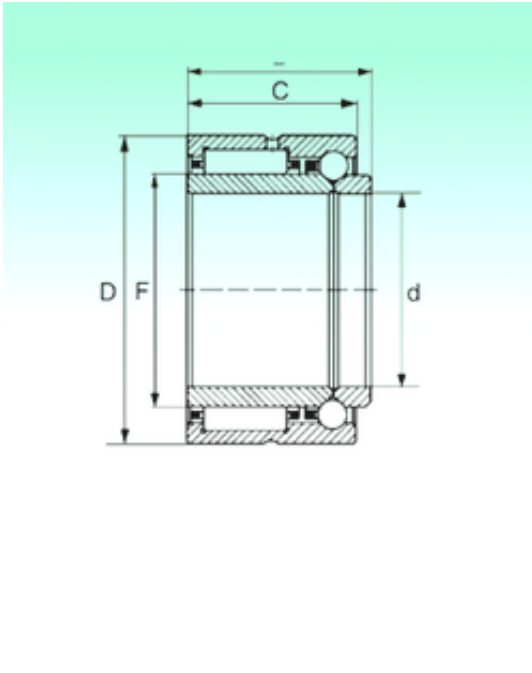

NTN Bearing Manufacturing

NKIB 5902 Bearing 2D drawings and 3D CAD models

15 mm x 28 mm x 20 mm NBS NKIB 5902
complex bearings

Bearing No. NKIB 5902

Size	15x28x20 mm
Bore Diameter	15 mm
Outer Diameter	28 mm
Width	20 mm
d	15 mm
F	20 mm
D	28 mm
B	20 mm
C	18 mm
Weight	0,052 Kg
Dynamic load rating radial (C)	10,07 kN
Dynamic load rating axial (C)	2,223 kN
Static load rating radial (C0)	12,9 kN
Static load rating axial (C0)	2,613 kN