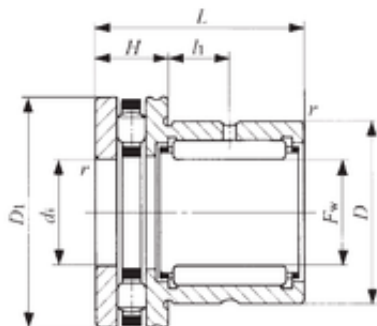

## IKO NBX 6040 complex bearings

Bearing No. NBX 6040

Bore Diameter	60 mm
Outer Diameter	72 mm
Fw	60 mm
D	72 mm
D1	85 mm
d1	60 mm
r min.	1 mm
H	17 mm
L	40 mm
L1	12 mm
da min.	82 mm
Weight	0,501 Kg
Dynamic load rating radial (C)	47,5 kN
Dynamic load rating axial (C)	64,6 kN
Static load rating radial (C0)	103 kN
Static load rating axial (C0)	224 kN

NBX 6040 Bearing 2D drawings and 3D CAD models