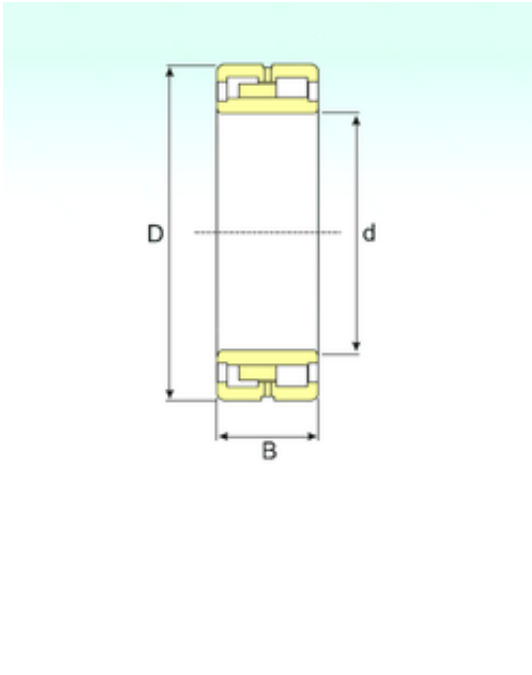

NTN Bearing Manufacturing

NNU 4934 SPW33 Bearing 2D drawings and 3D CAD models

170 mm x 230 mm x 60 mm ISB NNU 4934
SPW33 cylindrical roller bearings

Bearing No. NNU 4934 SPW33

Size	170x230x60 mm
Bore Diameter	170 mm
Outer Diameter	230 mm
Width	60 mm
d	170 mm
D	230 mm
B	60 mm
C	60 mm
Weight	6,95 Kg
Basic dynamic load rating (C)	329,28 kN
Basic static load rating (C0)	681,1 kN
(Grease) Lubrication Speed	3298 r/min