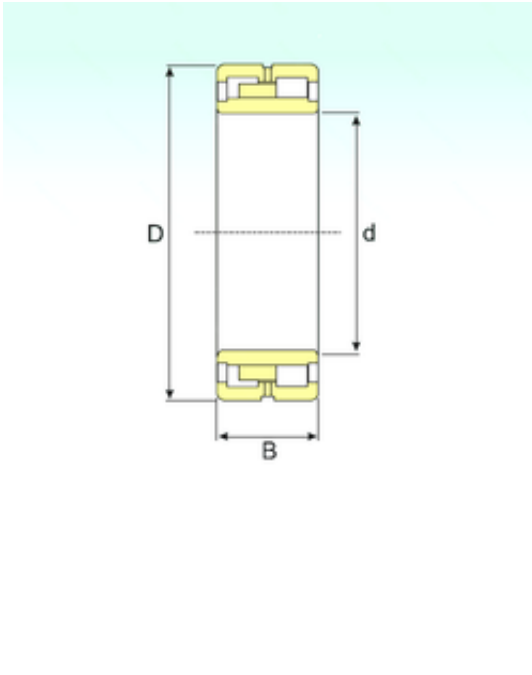

NTN Bearing Manufacturing

NNU 41/600 M/W33 Bearing 2D drawings and 3D CAD models

600 mm x 980 mm x 375 mm ISB NNU 41/600 M/W33 cylindrical roller bearings

Bearing No. NNU 41/600 M/W33

Size	600x980x375 mm
Bore Diameter	600 mm
Outer Diameter	980 mm
Width	375 mm
d	600 mm
D	980 mm
B	375 mm
C	375 mm
Weight	1100 Kg
Basic dynamic load rating (C)	9702 kN
Basic static load rating (C0)	20776 kN
(Grease) Lubrication Speed	567 r/min