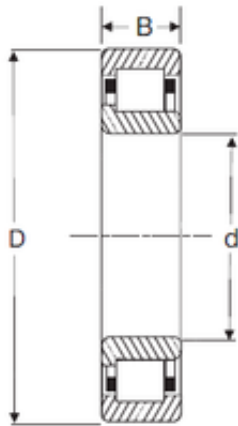

## NTN Bearing Manufacturing

60 mm x 130 mm x 46 mm SIGMA NJ2312  
cylindrical roller bearings

Bearing No. NJ2312

Size	60x130x46 mm
Bore Diameter	60 mm
Outer Diameter	130 mm
Width	46 mm
d	60 mm
D	130 mm
B	46 mm
C	46 mm

NJ2312 Bearing 2D drawings and 3D CAD models