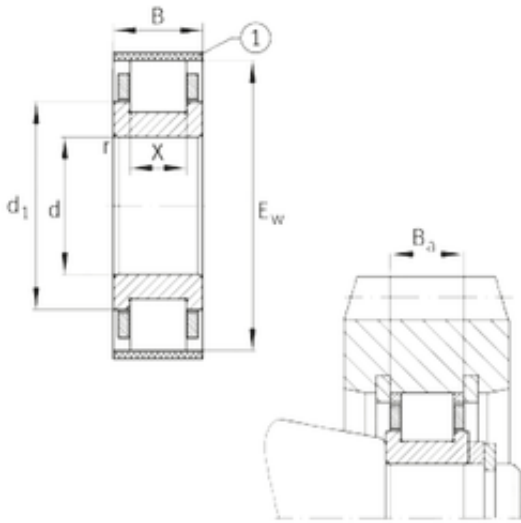

NTN Bearing Manufacturing

FAG RN322-E-MPBX cylindrical roller bearings

Bearing No. RN322-E-MPBX

Size	110x211x50 mm
Bore Diameter	110 mm
Outer Diameter	211 mm
Width	50 mm
d	110 mm
Ew	211 mm
B	50 mm
Ba	46,7 mm
X	34 mm
d1	155,6 mm
r min.	3 mm
Weight	7,46 Kg
Basic dynamic load rating (C)	520 kN
Basic static load rating (C0)	510 kN

RN322-E-MPBX Bearing 2D drawings and 3D CAD models