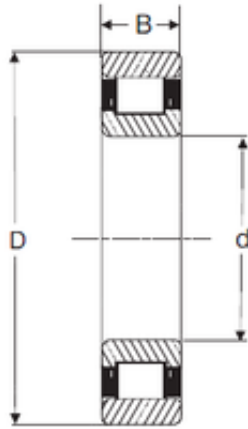

NTN Bearing Manufacturing

120 mm x 215 mm x 58 mm SIGMA N 2224
cylindrical roller bearings

Bearing No. N 2224

Size	120x215x58 mm
Bore Diameter	120 mm
Outer Diameter	215 mm
Width	58 mm
d	120 mm
D	215 mm
B	58 mm
C	58 mm

N 2224 Bearing 2D drawings and 3D CAD models