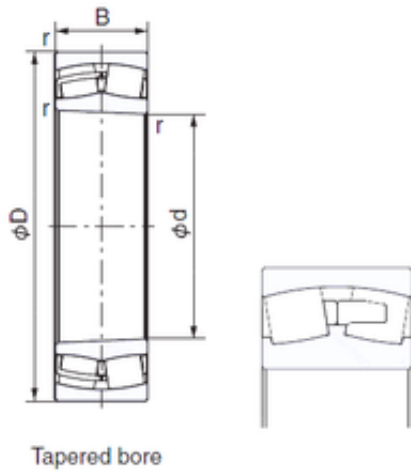

NTN Bearing Manufacturing

30 mm x 62 mm x 20 mm NACHI 22206AEXK cylindrical roller bearings

Bearing No. 22206AEXK

Size	30x62x20 mm
Bore Diameter	30 mm
Outer Diameter	62 mm
Width	20 mm
d	30 mm
D	62 mm
B	20 mm
C	20 mm
r min.	1 mm
Weight	0,29 Kg
Basic dynamic load rating (C)	68 kN
Basic static load rating (C0)	48,5 kN
(Grease) Lubrication Speed	11200 r/min
(Oil) Lubrication Speed	14400 r/min
Calculation factor (e)	0,4
Calculation factor (Y0)	1,66
Calculation factor (Y1)	1,7

22206AEXK Bearing 2D drawings and 3D CAD models