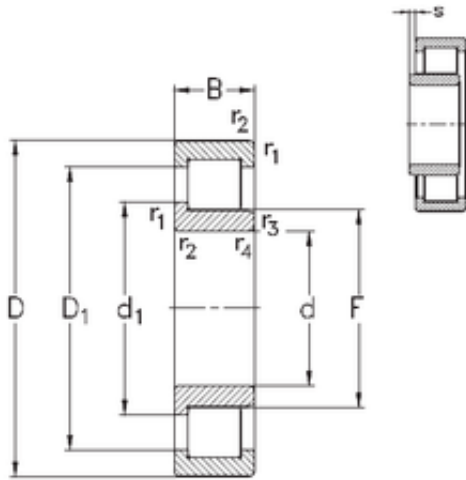

NTN Bearing Manufacturing

85 mm x 150 mm x 28 mm NKE NJ217-E-MPA cylindrical roller bearings

Bearing No. NJ217-E-MPA

Size	85x150x28 mm
Bore Diameter	85 mm
Outer Diameter	150 mm
Width	28 mm
d	85 mm
F	100,5 mm
D	150 mm
B	28 mm
C	28 mm
r1 min.	2 mm
r2 min.	2 mm
r3 min.	2 mm
r4 min.	2 mm
S	0,8 mm
Weight	1,9 Kg
Basic dynamic load rating (C)	186 kN
Basic static load rating (C0)	199 kN

NJ217-E-MPA Bearing 2D drawings and 3D CAD models