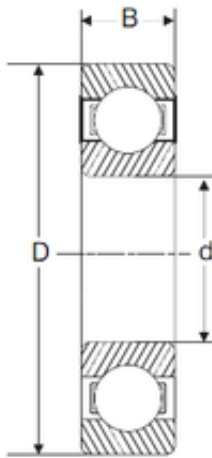

NTN Bearing Manufacturing

69,85 mm x 133,35 mm x 23,81 mm SIGMA LJ
2.3/4 deep groove ball bearings

Bearing No. LJ 2.3/4

| | |
|----------------|-----------------------|
| Size | 69.85x133.35x23.81 mm |
| Bore Diameter | 69,85 mm |
| Outer Diameter | 133,35 mm |
| Width | 23,81 mm |
| d | 69,85 mm |
| D | 133,35 mm |
| B | 23,81 mm |
| C | 23,81 mm |

LJ 2.3/4 Bearing 2D drawings and 3D CAD models