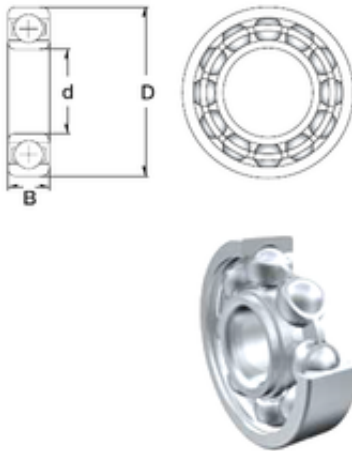

NTN Bearing Manufacturing

20 mm x 52 mm x 15 mm ZEN S6304 deep groove ball bearings

Bearing No. S6304

Size	20x52x15 mm
Bore Diameter	20 mm
Outer Diameter	52 mm
Width	15 mm
d	20 mm
D	52 mm
B	15 mm
C	15 mm
Weight	0,14 Kg
Basic dynamic load rating (C)	15,9 kN

S6304 Bearing 2D drawings and 3D CAD models