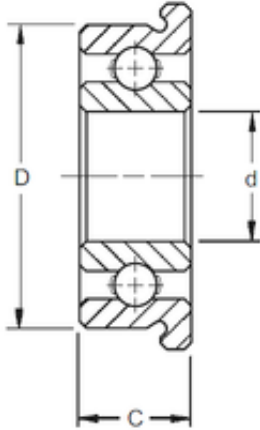

NTN Bearing Manufacturing

25 mm x 42 mm x 9 mm ZEN SF61905 deep groove ball bearings

Bearing No. SF61905

Size	25x42x9 mm
Bore Diameter	25 mm
Outer Diameter	42 mm
Width	9 mm
d	25 mm
D	42 mm
B	9 mm
C	9 mm
Basic dynamic load rating (C)	7,001 kN
Basic static load rating (C0)	4,54 kN
(Grease) Lubrication Speed	16000 r/min

SF61905 Bearing 2D drawings and 3D CAD models