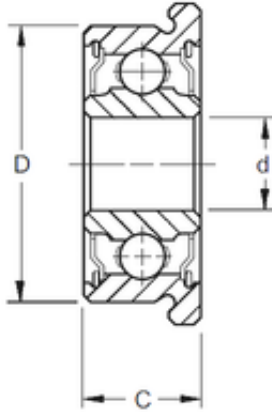

NTN Bearing Manufacturing

5 mm x 16 mm x 5 mm ZEN SF625-2Z deep groove ball bearings

Bearing No. SF625-2Z

Size	5x16x5 mm
Bore Diameter	5 mm
Outer Diameter	16 mm
Width	5 mm
d	5 mm
D	16 mm
B	5 mm
C	5 mm
Basic dynamic load rating (C)	1,729 kN
Basic static load rating (C0)	0,675 kN

SF625-2Z Bearing 2D drawings and 3D CAD models