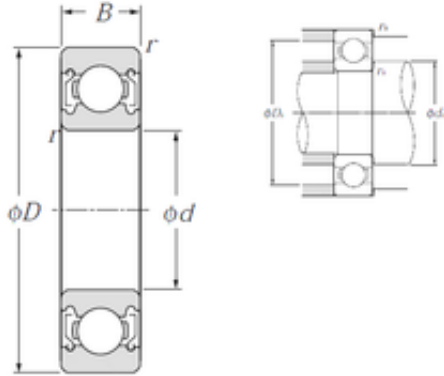

NTN Bearing Manufacturing

35,000 mm x 62,000 mm x 14,000 mm NTN-SNR 6007ZZ deep groove ball bearings

6007ZZ Bearing 2D drawings and 3D CAD models

Bearing No. 6007ZZ

Size	35x62x14 mm
Bore Diameter	35 mm
Outer Diameter	62 mm
Width	14 mm
d	35 mm
D	62 mm
B	14 mm
C	14 mm
rn	0,5 mm
r min.	1 mm
da min.	40 mm
da max	42 mm
Da max.	57 mm
ra max.	1 mm
Weight	0,155 Kg
Basic dynamic load rating (C)	16 kN
Basic static load rating (C0)	10,3 kN
(Grease) Lubrication Speed	12 000 r/min
Category	Ball Bearings
Inventory	0.0
Manufacturer Name	NTN
Minimum Buy Quantity	N/A
UNSPSC	31171504
Weight / Kilogram	0.16
EAN	4547359003840

NTN Bearing Manufacturing

Product Group	B00308
Enclosure	2 Metal Shields
Precision Class	ABEC 1 ISO P0
Maximum Capacity / Filling Slot	No
Rolling Element	Ball Bearing
Snap Ring	No
Internal Special Features	No
Cage Material	Steel
Internal Clearance	C0-Medium
Inch - Metric	Metric
Long Description	35MM Bore; 62MM Outside Diameter; 14MM Outer Race Width; 2 Metal Shields; Ball Bearing; ABEC 1 ISO P0; No Filling Slot; No Snap Ring; No Internal Special Features; C0-Medium Internal Clearance; Stee
Other Features	Deep Groove Shell Alvania Prelubricated
Category	Single Row Ball Bearing
Harmonized Tariff Code	8482.10.50.68
Noun	Bearing
Keyword String	Ball
Manufacturer URL	http://www.ntnamerica.com
Weight / LBS	0.3373
Inner Race Width	0 Inch 0 Millimeter
Outer Race Width	0.551 Inch 14 Millimeter
Bore	1.378 Inch 35 Millimeter
Outside Diameter	2.441 Inch 62 Millimeter
bore diameter:	35 mm
precision rating:	ISO Class 0
outside diameter:	62 mm