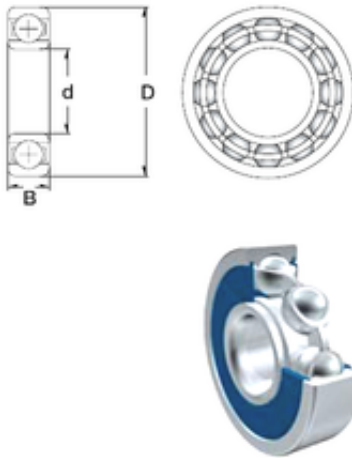

NTN Bearing Manufacturing

35 mm x 80 mm x 21 mm ZEN 6307-2RS deep groove ball bearings

Bearing No. 6307-2RS

Size	35x80x21 mm
Bore Diameter	35 mm
Outer Diameter	80 mm
Width	21 mm
d	35 mm
D	80 mm
B	21 mm
C	21 mm
Weight	0,464 Kg
Basic dynamic load rating (C)	33,5 kN
Basic static load rating (C0)	19,2 kN

6307-2RS Bearing 2D drawings and 3D CAD models