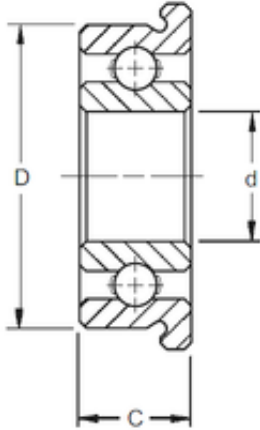

NTN Bearing Manufacturing

8 mm x 16 mm x 6 mm ZEN F688W6 deep groove ball bearings

Bearing No. F688W6

Size	8x16x6 mm
Bore Diameter	8 mm
Outer Diameter	16 mm
Width	6 mm
d	8 mm
D	16 mm
B	6 mm
C	6 mm
Basic dynamic load rating (C)	1,252 kN
Basic static load rating (C0)	0,592 kN
(Grease) Lubrication Speed	36000 r/min

F688W6 Bearing 2D drawings and 3D CAD models