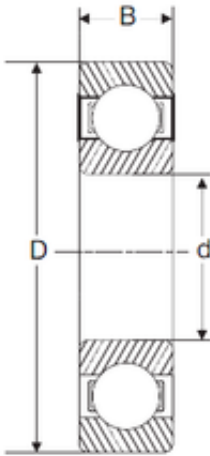

## NTN Bearing Manufacturing

160 mm x 200 mm x 20 mm SIGMA 61832M  
deep groove ball bearings

Bearing No. 61832M

Size	160x200x20 mm
Bore Diameter	160 mm
Outer Diameter	200 mm
Width	20 mm
d	160 mm
D	200 mm
B	20 mm
C	20 mm

61832M Bearing 2D drawings and 3D CAD models