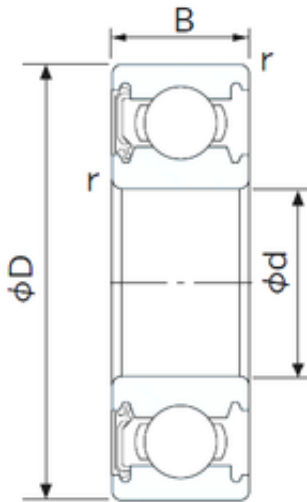

# NTN Bearing Manufacturing

30 mm x 55 mm x 13 mm CYSD 6006-RS deep groove ball bearings

Bearing No. 6006-RS

Size	30x55x13 mm
Bore Diameter	30 mm
Outer Diameter	55 mm
Width	13 mm
d	30 mm
D	55 mm
B	13 mm
C	13 mm
r min.	1 mm
Weight	0,11 Kg
Basic dynamic load rating (C)	13,23 kN
Basic static load rating (C0)	8,3 kN

6006-RS Bearing 2D drawings and 3D CAD models