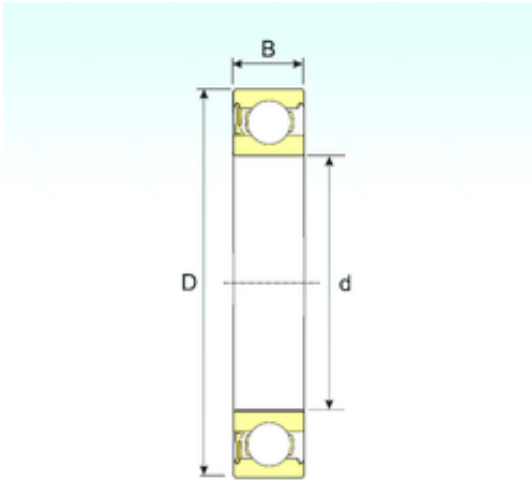

NTN Bearing Manufacturing

8 mm x 24 mm x 8 mm ISB 628-RZ deep groove ball bearings

Bearing No. 628-RZ

Size	8x24x8 mm
Bore Diameter	8 mm
Outer Diameter	24 mm
Width	8 mm
d	8 mm
D	24 mm
B	8 mm
C	8 mm
Weight	0,017 Kg
Basic dynamic load rating (C)	3,83 kN
Basic static load rating (C0)	1,63 kN

628-RZ Bearing 2D drawings and 3D CAD models