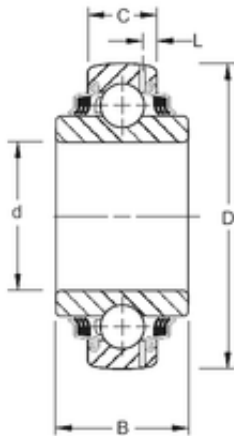

NTN Bearing Manufacturing

ROUND BORE

55,75 mm x 100 mm x 39,69 mm Timken
GW211PPB9 deep groove ball bearings

Bearing No. GW211PPB9

Size	55.75x100x39.69 mm
Bore Diameter	55,75 mm
Outer Diameter	100 mm
Width	39,69 mm
d	55,75 mm
D	100 mm
B	39,69 mm
C	25 mm
Weight	0,916 Kg
Basic dynamic load rating (C)	48,8 kN

GW211PPB9 Bearing 2D drawings and 3D CAD models