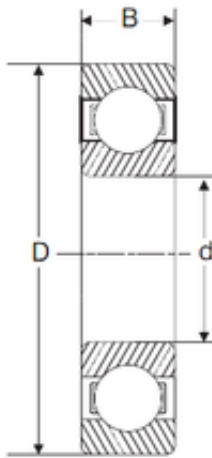

NTN Bearing Manufacturing

60 mm x 130 mm x 31 mm SIGMA 6312 deep groove ball bearings

Bearing No. 6312

Size	60x130x31 mm
Bore Diameter	60 mm
Outer Diameter	130 mm
Width	31 mm
d	60 mm
D	130 mm
B	31 mm
C	31 mm

6312 Bearing 2D drawings and 3D CAD models