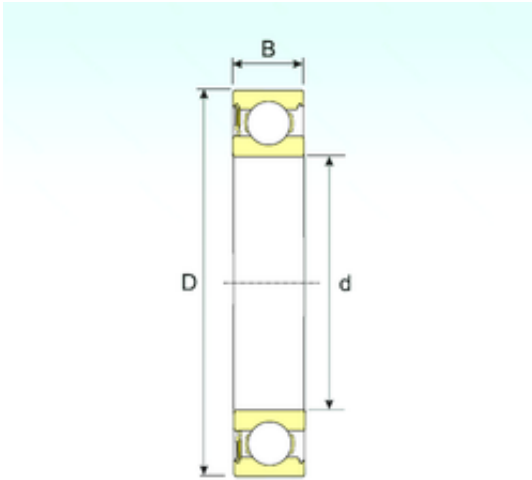

# NTN Bearing Manufacturing

20 mm x 52 mm x 15 mm ISB 6304-RS deep groove ball bearings

Bearing No. 6304-RS

Size	20x52x15 mm
Bore Diameter	20 mm
Outer Diameter	52 mm
Width	15 mm
d	20 mm
D	52 mm
B	15 mm
C	15 mm
Weight	0,14 Kg
Basic dynamic load rating (C)	16,47 kN
Basic static load rating (C0)	7,65 kN

6304-RS Bearing 2D drawings and 3D CAD models