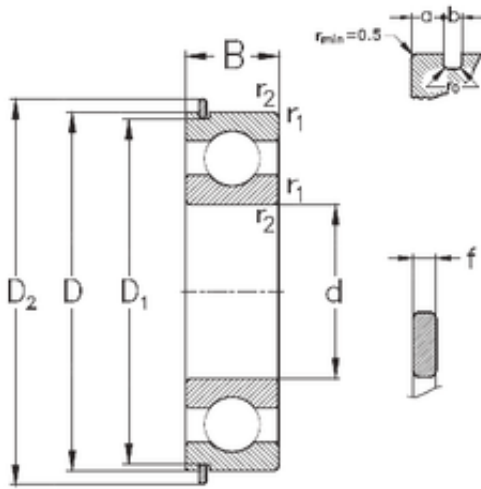

NTN Bearing Manufacturing

35 mm x 100 mm x 25 mm NKE 6407-NR deep groove ball bearings

Bearing No. 6407-NR

Size	35x100x25 mm
Bore Diameter	35 mm
Outer Diameter	100 mm
Width	25 mm
d	35 mm
D	100 mm
B	25 mm
C	25 mm
a	3,28 mm
b	2,7 mm
f	2,46 mm
r1 min.	1,5 mm
r2 min.	1,5 mm
D1	96,8 mm
D2	106,5 mm
Weight	0,928 Kg
Basic dynamic load rating (C)	57 kN
Basic static load rating (C0)	30,1 kN

6407-NR Bearing 2D drawings and 3D CAD models