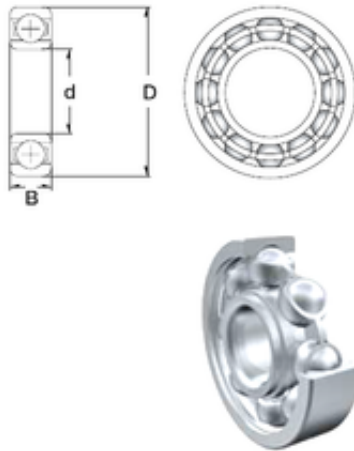

# NTN Bearing Manufacturing

170 mm x 310 mm x 52 mm ZEN 6234 deep groove ball bearings

Bearing No. 6234

|                               |               |
|-------------------------------|---------------|
| Size                          | 170x310x52 mm |
| Bore Diameter                 | 170 mm        |
| Outer Diameter                | 310 mm        |
| Width                         | 52 mm         |
| d                             | 170 mm        |
| D                             | 310 mm        |
| B                             | 52 mm         |
| C                             | 52 mm         |
| Weight                        | 17,5 Kg       |
| Basic dynamic load rating (C) | 162,5 kN      |
| Basic static load rating (C0) | 179 kN        |

6234 Bearing 2D drawings and 3D CAD models