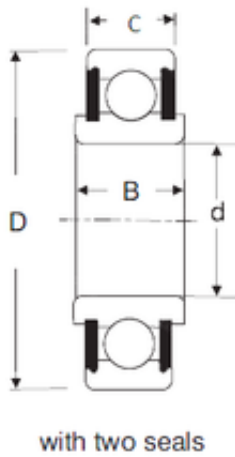

NTN Bearing Manufacturing

13 mm x 32 mm x 15,4 mm SIGMA 88013 deep groove ball bearings

Bearing No. 88013

Size	13x32x15.4 mm
Bore Diameter	13 mm
Outer Diameter	32 mm
Width	15,4 mm
d	13 mm
D	32 mm
B	15,4 mm
C	10 mm

88013 Bearing 2D drawings and 3D CAD models