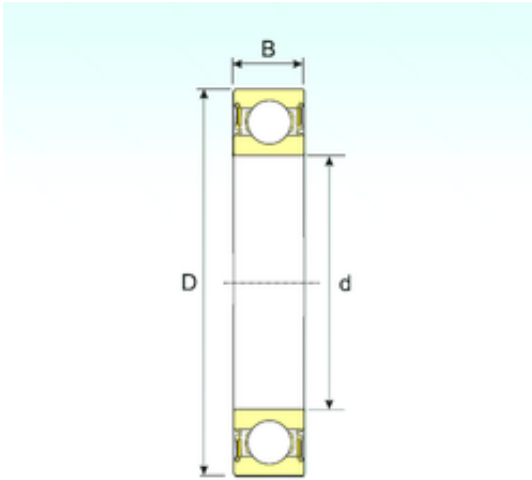

NTN Bearing Manufacturing

25 mm x 62 mm x 24 mm ISB 62305-2RS deep groove ball bearings

Bearing No. 62305-2RS

Size	25x62x24 mm
Bore Diameter	25 mm
Outer Diameter	62 mm
Width	24 mm
d	25 mm
D	62 mm
B	24 mm
C	24 mm
Weight	0,32 Kg
Basic dynamic load rating (C)	22,05 kN
Basic static load rating (C0)	11,37 kN

62305-2RS Bearing 2D drawings and 3D CAD models