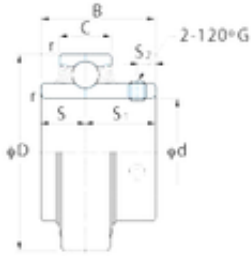

NTN Bearing Manufacturing

12 mm x 47 mm x 31 mm FYH RB201 deep groove ball bearings

Bearing No. RB201

Size	12x47x31 mm
Bore Diameter	12 mm
Outer Diameter	47 mm
Width	31 mm
d	12 mm
D	47 mm
B	31 mm
C	16 mm
S1	18,3 mm
r min.	0,6 mm
D2	52,5 mm
S	12,7 mm
S2	5 mm
Thread (G)	M6 × 0,75
Weight	0,27 Kg
Basic dynamic load rating (C)	12,8 kN
Basic static load rating (C0)	6,65 kN

RB201 Bearing 2D drawings and 3D CAD models