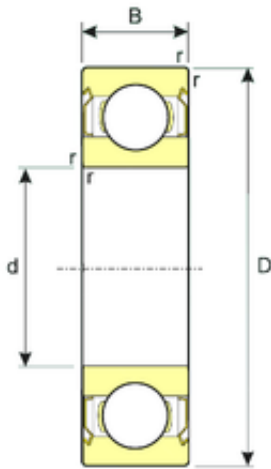

## NTN Bearing Manufacturing

45 mm x 75 mm x 16 mm ISB SS 6009-2RS deep groove ball bearings

Bearing No. SS 6009-2RS

Size	45x75x16 mm
Bore Diameter	45 mm
Outer Diameter	75 mm
Width	16 mm
d	45 mm
D	75 mm
B	16 mm
C	16 mm
Weight	0,25 Kg
Basic dynamic load rating (C)	17,5 kN
Basic static load rating (C0)	14,4 kN

SS 6009-2RS Bearing 2D drawings and 3D CAD models