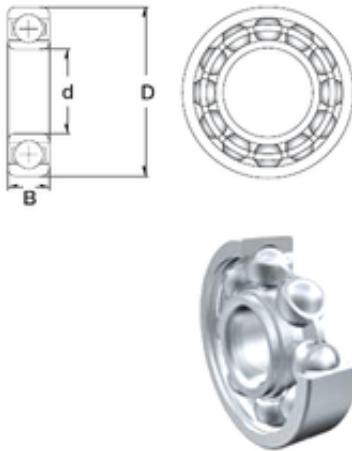

NTN Bearing Manufacturing

9 mm x 17 mm x 6 mm ZEN S689-2ZW6 deep groove ball bearings

Bearing No. S689-2ZW6

Size	9x17x6 mm
Bore Diameter	9 mm
Outer Diameter	17 mm
Width	6 mm
d	9 mm
D	17 mm
B	6 mm
C	6 mm
Basic dynamic load rating (C)	1,327 kN
Basic static load rating (C0)	0,668 kN

S689-2ZW6 Bearing 2D drawings and 3D CAD models