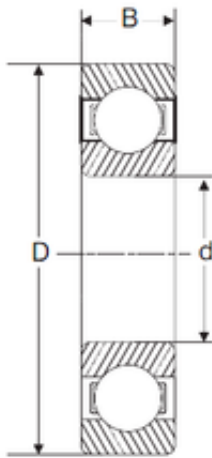

NTN Bearing Manufacturing

203,2 mm x 330,2 mm x 44,45 mm SIGMA LJ 8
deep groove ball bearings

Bearing No. LJ 8

Size	203.2x330.2x44.45 mm
Bore Diameter	203,2 mm
Outer Diameter	330,2 mm
Width	44,45 mm
d	203,2 mm
D	330,2 mm
B	44,45 mm
C	44,45 mm

LJ 8 Bearing 2D drawings and 3D CAD models