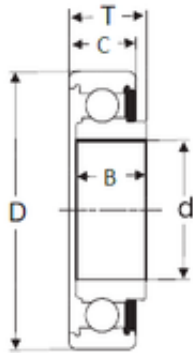

NTN Bearing Manufacturing

with one seal

45 mm x 85 mm x 24 mm SIGMA 8509 deep groove ball bearings

Bearing No. 8509

Size	45x85x24 mm
Bore Diameter	45 mm
Outer Diameter	85 mm
Width	24 mm
d	45 mm
D	85 mm
T	24 mm
B	24 mm
C	21 mm

8509 Bearing 2D drawings and 3D CAD models