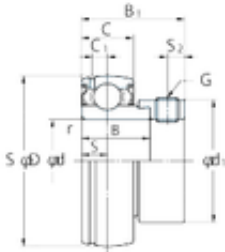

NTN Bearing Manufacturing

30 mm x 62 mm x 23,8 mm KOYO SA206-20F
deep groove ball bearings

Bearing No. SA206-20F

Size	30x62x23.8 mm
Bore Diameter	30 mm
Outer Diameter	62 mm
Width	23,8 mm
d	30 mm
D	62 mm
B	23,8 mm
B1	35,7 mm
C	18 mm
d1	44,5 mm
r min.	1 mm
C	4,7 mm
S	9 mm
S2	6 mm
Thread (G) - 5/16-24UNF	5/1624UNF
Weight	0,34 Kg
Basic dynamic load rating (C)	19,5 kN
Basic static load rating (C0)	11,3 kN

SA206-20F Bearing 2D drawings and 3D CAD models