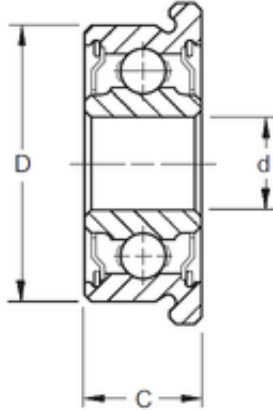

NTN Bearing Manufacturing

8 mm x 12 mm x 3,5 mm ZEN MF128-2RS deep groove ball bearings

Bearing No. MF128-2RS

Size	8x12x3.5 mm
Bore Diameter	8 mm
Outer Diameter	12 mm
Width	3,5 mm
d	8 mm
D	12 mm
B	3,5 mm
C	3,5 mm
Basic dynamic load rating (C)	0,543 kN
Basic static load rating (C0)	0,274 kN

MF128-2RS Bearing 2D drawings and 3D CAD models