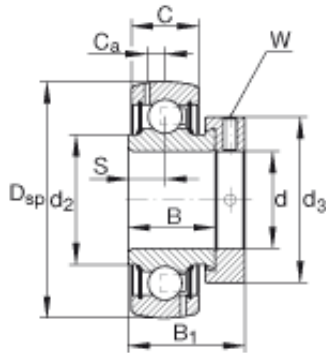

NTN Bearing Manufacturing

INA GRA102-NPP-B-AS2/V deep groove ball bearings

Bearing No. GRA102-NPP-B-AS2/V

GRA102-NPP-B-AS2/V Bearing 2D drawings and 3D CAD models

Size	28.575x62x35.8 mm
Bore Diameter	28,575 mm
Outer Diameter	62 mm
Width	35,8 mm
d	1 1/8 inch
d	28,575 mm
D _{SP}	62 mm
B ₁	35,8 mm
B	23,8 mm
C	18 mm
C _a	4,7 mm
d ₂	37,4 mm
d _{3 max}	44 mm
S	9 mm
W	5/32 inch
m	0,31 kg / Weight
C _r	19500 N / Dynamic load rating (radial)
C _{0r}	11300 N / Static load rating (radial)