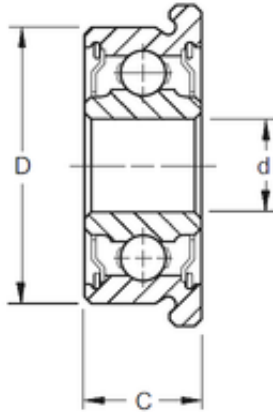

## NTN Bearing Manufacturing

4,763 mm x 7,938 mm x 2,779 mm ZEN SFR156  
deep groove ball bearings

Bearing No. SFR156

Size	4.763x7.938x2.779 mm
Bore Diameter	4,763 mm
Outer Diameter	7,938 mm
Width	2,779 mm
d	4,763 mm
D	7,938 mm
B	2,779 mm
C	2,779 mm
Basic dynamic load rating (C)	0,359 kN
Basic static load rating (C0)	0,15 kN
(Grease) Lubrication Speed	53000 r/min

SFR156 Bearing 2D drawings and 3D CAD models