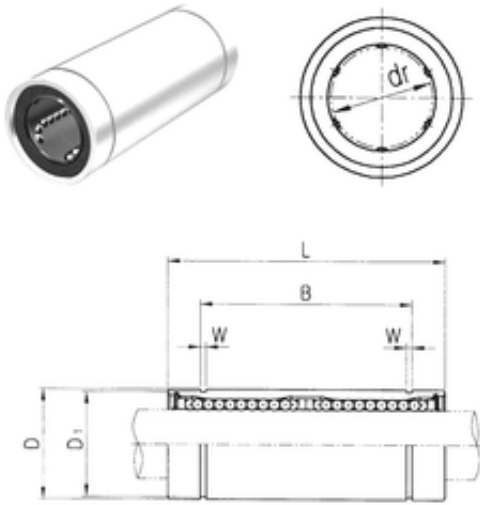

# NTN Bearing Manufacturing

16 mm x 26 mm x 49,8 mm Samick LME16LUU linear bearings

Bearing No. LME16LUU

Size	16x26x49.8 mm
Bore Diameter	16 mm
Outer Diameter	26 mm
Width	49,8 mm
d	16 mm
D	26 mm
B	49,8 mm
D1	24,9 mm
L	70 mm
W	1,3 mm
Weight	0,145 Kg
Basic dynamic load rating (C)	1230 kN

LME16LUU Bearing 2D drawings and 3D CAD models