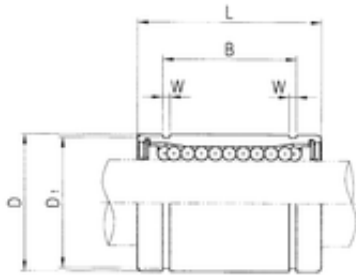

## NTN Bearing Manufacturing

12 mm x 21 mm x 23 mm Samick LM12AJ  
linear bearings

Bearing No. LM12AJ

LM12AJ Bearing 2D drawings and 3D CAD models

|                               |             |
|-------------------------------|-------------|
| Size                          | 12x21x23 mm |
| Bore Diameter                 | 12 mm       |
| Outer Diameter                | 21 mm       |
| Width                         | 23 mm       |
| d                             | 12 mm       |
| D                             | 21 mm       |
| h                             | 1,5 mm      |
| B                             | 23 mm       |
| D1                            | 20 mm       |
| L                             | 30 mm       |
| W                             | 1,3 mm      |
| Weight                        | 0,0315 Kg   |
| Basic dynamic load rating (C) | 0,41 kN     |