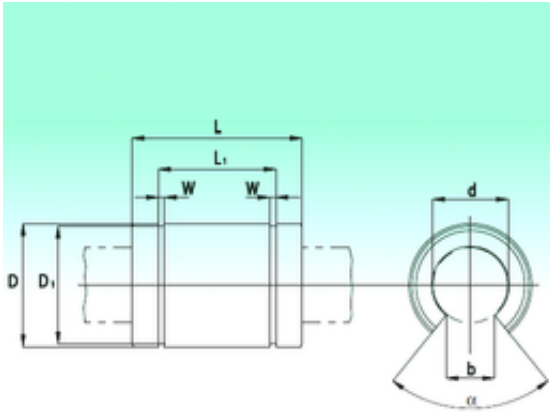

NTN Bearing Manufacturing

KBO1636-PP Bearing 2D drawings and 3D CAD models

NBS KBO1636-PP linear bearings

Bearing No. KBO1636-PP

Bore Diameter	16 mm
Outer Diameter	26 mm
d	16 mm
D	26 mm
Angle ()	78 °
b	10 mm
D1	24,9 mm
L1	24,9 mm
W	1,3 mm
L	36 mm
Weight	0,044 Kg
Basic dynamic load rating (C)	0,59 kN