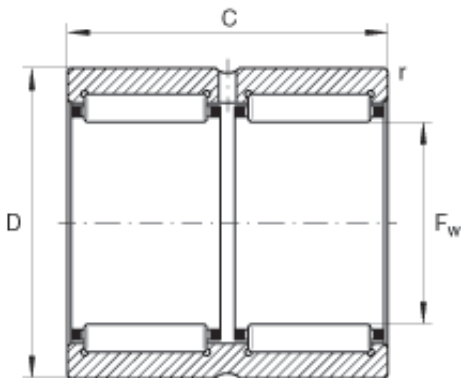

## INA RNA6907-ZW needle roller bearings

Bearing No. RNA6907-ZW

Size	42x55x36 mm
Bore Diameter	42 mm
Outer Diameter	55 mm
Width	36 mm
$F_w$	42 mm
D	55 mm
C	36 mm
$r_{min}$	0,6 mm
m	193 g / Weight
$C_r$	54000 N / Dynamic load rating (radial)
$C_{0r}$	86000 N / Static load rating (radial)
$C_{ur}$	15900 N / Fatigue limit load, radial
$n_G$	10700 1/min / Limiting speed
$n_B$	5700 1/min / Reference speed
Category	Roller Bearings
Inventory	0.0
Manufacturer Name	SCHAEFFLER GROUP
Minimum Buy Quantity	N/A
Weight / Kilogram	0
EAN	4012802299403
Product Group	B04144