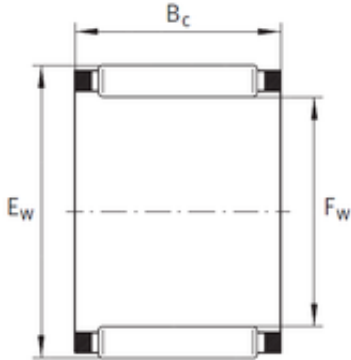

## INA K210X220X42 needle roller bearings

Bearing No. K210X220X42

Bore Diameter	210 mm
Outer Diameter	220 mm
Fw	210 mm
Ew	220 mm
Bc	42 mm
Weight	0,74 Kg
Basic dynamic load rating (C)	154 kN
Basic static load rating (C0)	560 kN
Fatigue load limit (Pu)	63
Reference speed	1 590 r/min
Category	Roller Bearings
Inventory	0.0
Manufacturer Name	SCHAEFFLER GROUP
Minimum Buy Quantity	N/A
Weight / Kilogram	0
EAN	4012802045642
Product Group	B04144

K210X220X42 Bearing 2D drawings and 3D CAD models