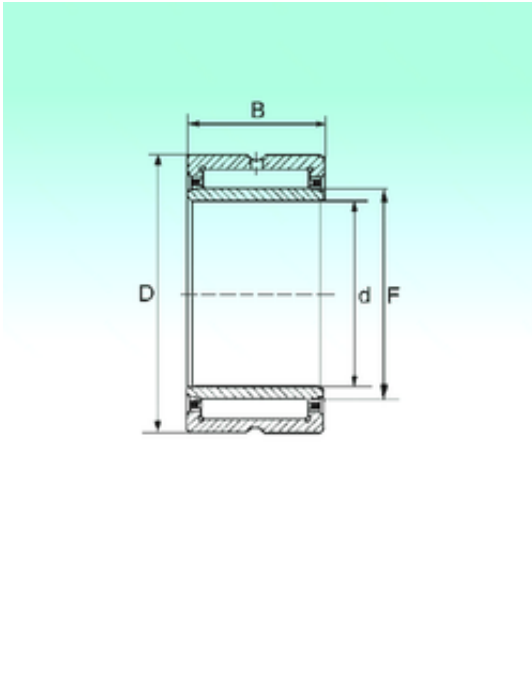

NTN Bearing Manufacturing

NKI 90/26 Bearing 2D drawings and 3D CAD models

NBS NKI 90/26 needle roller bearings

Bearing No. NKI 90/26

Size	90x120x26 mm
Bore Diameter	90 mm
Outer Diameter	120 mm
Width	26 mm
d	90 mm
Fw	100 mm
D	120 mm
C	26 mm
Weight	0,778 Kg
Basic dynamic load rating (C)	75 kN
Basic static load rating (C0)	145 kN