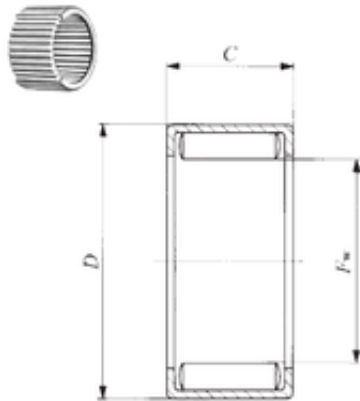

NTN Bearing Manufacturing

IKO YT 2525 needle roller bearings

Bearing No. YT 2525

Size	25x33x25 mm
Bore Diameter	25 mm
Outer Diameter	33 mm
Width	25 mm
Fw	25 mm
D	33 mm
C	25 mm
Weight	0,057 Kg
Basic dynamic load rating (C)	37,2 kN
Basic static load rating (C0)	72,5 kN

YT 2525 Bearing 2D drawings and 3D CAD models