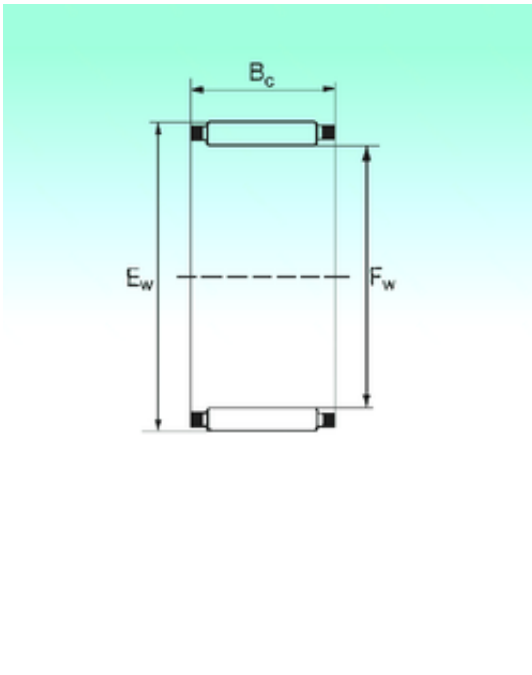

NTN Bearing Manufacturing

NBS K 240x250x42 needle roller bearings

Bearing No. K 240x250x42

Bore Diameter	240 mm
Outer Diameter	250 mm
Fw	240 mm
Ew	250 mm
Bc	42 mm
Weight	0,85 Kg
Basic dynamic load rating (C)	155,8 kN
Basic static load rating (C0)	598,5 kN

K 240x250x42 Bearing 2D drawings and 3D CAD models