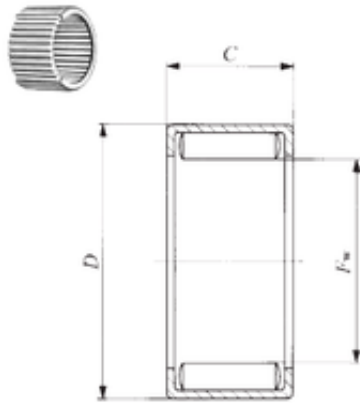

## IKO YB 1412 needle roller bearings

Bearing No. YB 1412

Size	22.225x28.575x19.05 mm
Bore Diameter	22,225 mm
Outer Diameter	28,575 mm
Width	19,05 mm
Fw	22,225 mm
D	28,575 mm
C	19,05 mm
Weight	0,031 Kg
Basic dynamic load rating (C)	26,3 kN
Basic static load rating (C0)	50,7 kN