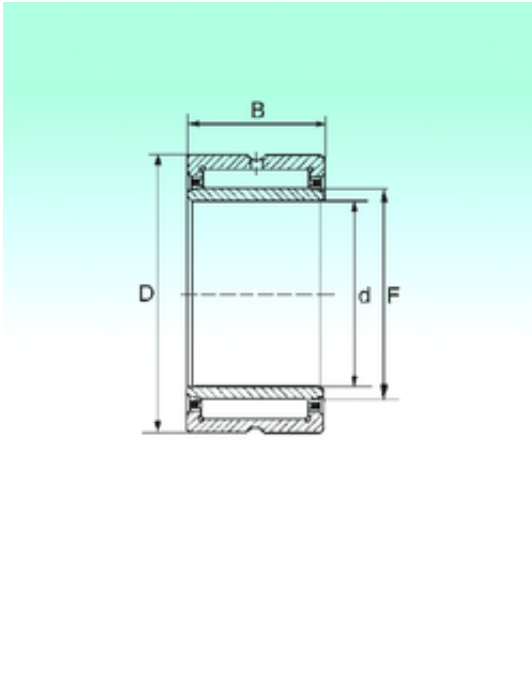

NTN Bearing Manufacturing

NA 6901 Bearing 2D drawings and 3D CAD models

NBS NA 6901 needle roller bearings

Bearing No. NA 6901

Size	12x24x22 mm
Bore Diameter	12 mm
Outer Diameter	24 mm
Width	22 mm
d	12 mm
Fw	16 mm
D	24 mm
C	22 mm
Weight	0,0445 Kg
Basic dynamic load rating (C)	15,2 kN
Basic static load rating (C0)	20,5 kN