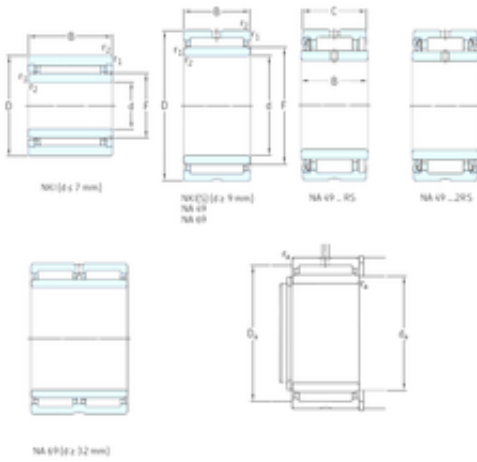

NTN Bearing Manufacturing

17 mm x 30 mm x 23 mm SKF NA6903 needle roller bearings

Bearing No. NA6903

| | |
|-------------------------------|-------------|
| Size | 17x30x23 mm |
| Bore Diameter | 17 mm |
| Outer Diameter | 30 mm |
| Width | 23 mm |
| d | 17 mm |
| F | 22 mm |
| D | 30 mm |
| B | 23 mm |
| C | 23 mm |
| r1 min. | 0,3 mm |
| r2 min. | 0,3 mm |
| da max | 19 mm |
| Da max. | 28 mm |
| ra max. | 0,3 mm |
| S | 1 mm |
| Weight | 0,072 Kg |
| Basic dynamic load rating (C) | 18,7 kN |
| Basic static load rating (C0) | 30,5 kN |
| Fatigue load limit (Pu) | 3,75 |
| Reference speed | 18000 r/min |

NA6903 Bearing 2D drawings and 3D CAD models