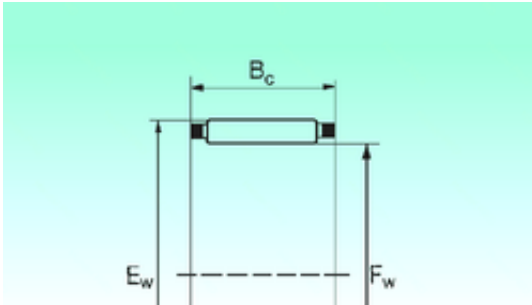

NTN Bearing Manufacturing

NBS K 125x133x35 needle roller bearings

Bearing No. K 125x133x35

Bore Diameter	125 mm
Outer Diameter	133 mm
Fw	125 mm
Ew	133 mm
Bc	35 mm
Weight	0,275 Kg
Basic dynamic load rating (C)	81,7 kN
Basic static load rating (C0)	247 kN

K 125x133x35 Bearing 2D drawings and 3D CAD models