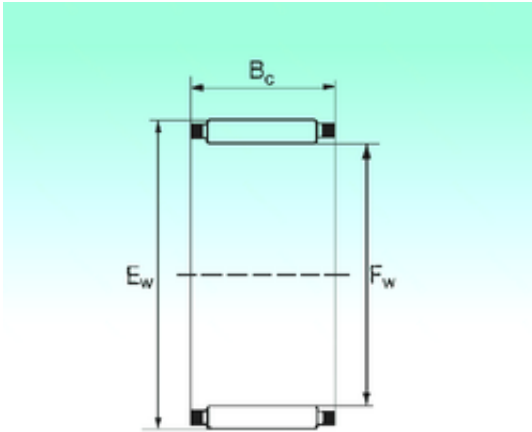

NTN Bearing Manufacturing

NBS K 30x37x16 needle roller bearings

Bearing No. K 30x37x16

Bore Diameter	30 mm
Outer Diameter	37 mm
Fw	30 mm
Ew	37 mm
Bc	16 mm
Weight	0,0264 Kg
Basic dynamic load rating (C)	22,5 kN
Basic static load rating (C0)	33 kN

K 30x37x16 Bearing 2D drawings and 3D CAD models